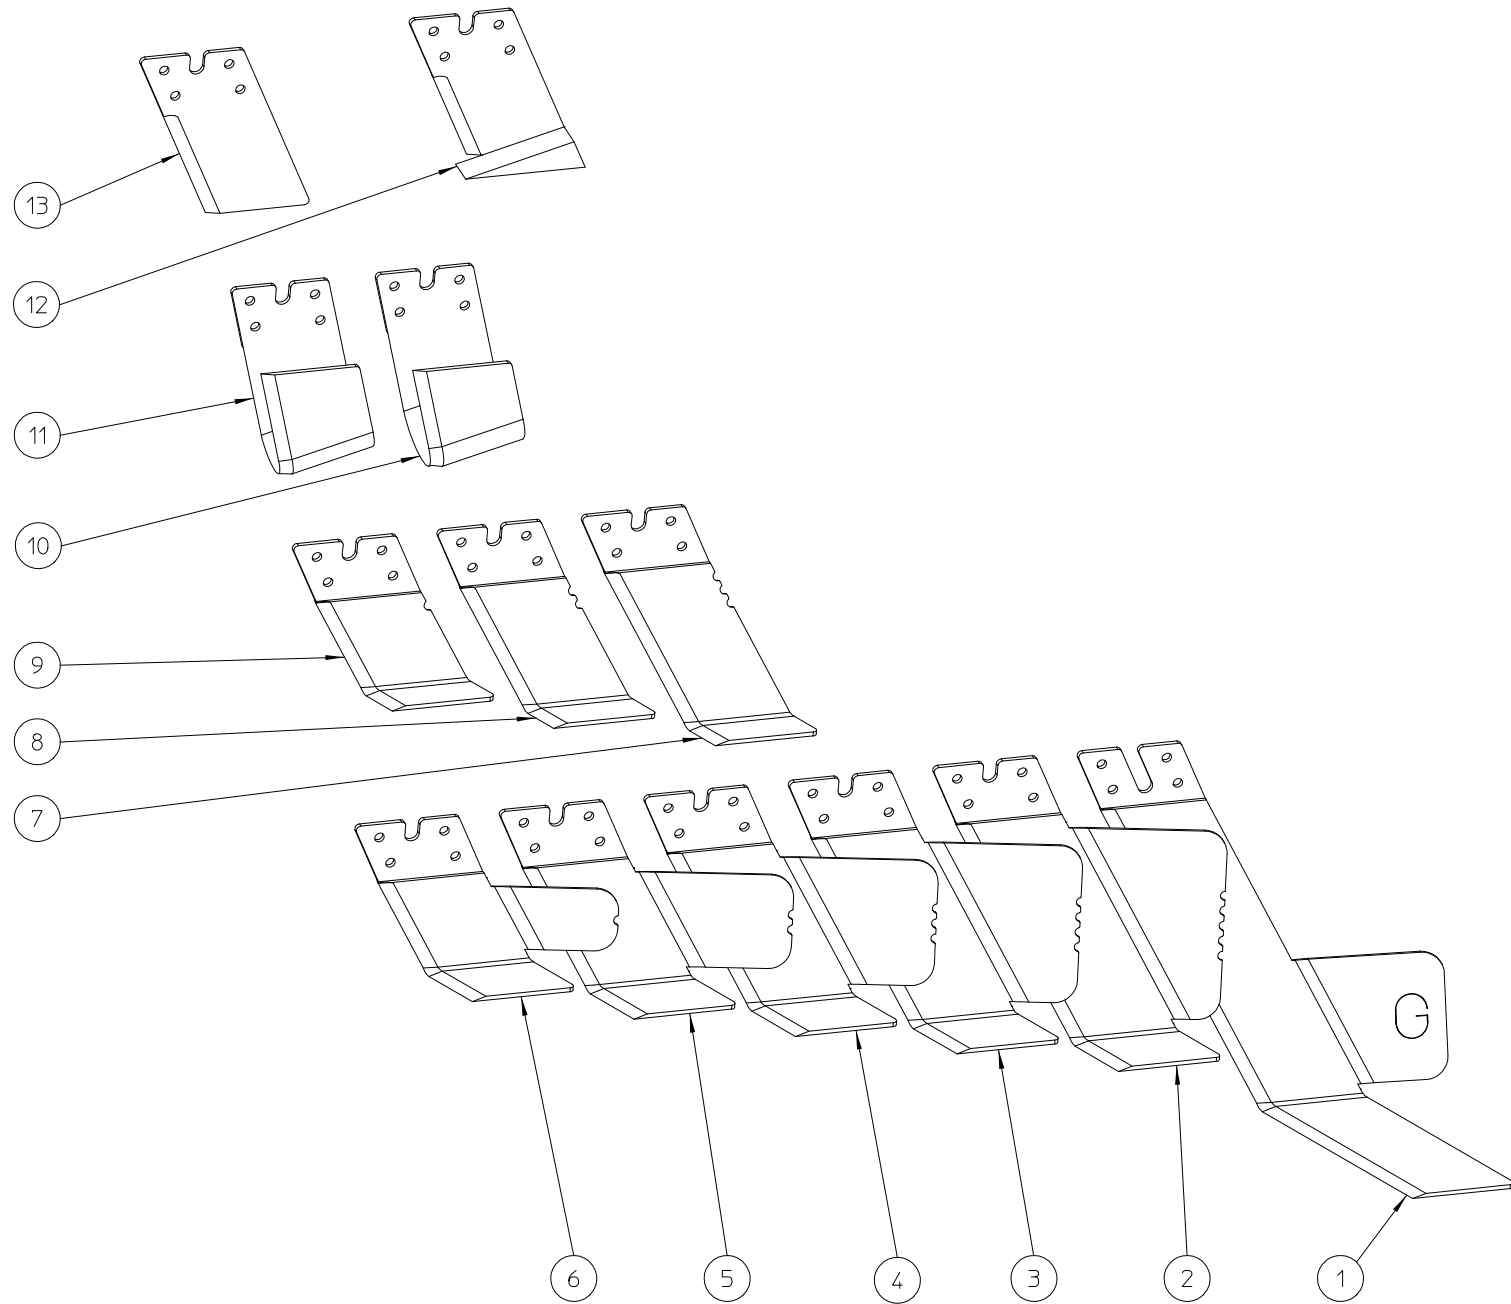

ELIET EDGE STYLER --- BLADE KIT					
NO	MMA-01.121.160	REV	1	DATE	2009/10/13