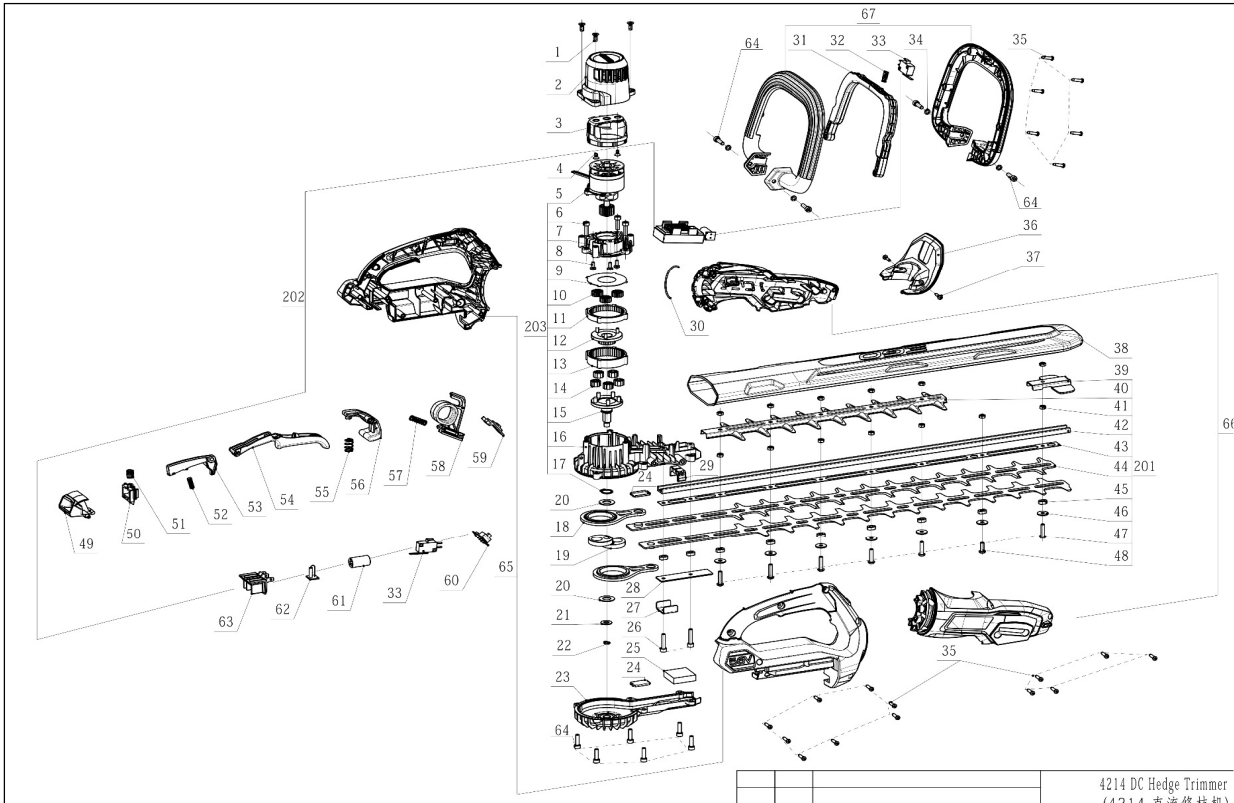

HT5100E

4214 DC Hedge Trimmer
(4214 电动修枝机)

Index No.	Art. No.	Technical Information	Description	QTY in machine
1	5610086004		Thread Forming Screw	3
2	3421739001		Motor Top Cover	1
3	3128264001		Fan Baffle	1
4	5610256001		Thread Forming Screw	2
5	2824551001		Motor & Gear ASSY	1
6	5620446003		Hexagon Socket Screw	3
7	3421741001		Gear Case Cover	1
8	5620424002		Screw	3
9	5650529001		Washer	1
10	2824554001		Planet Gear Assembly	3
11	3520889001		Ring Gear	1
12	2824336001		Sun Gear ASSY	1
13	3520888001		Ring Gear	1
14	3520887001		Planet Gear	5
15	2824387001		Carrier	1
16	2824555001		Gear Case ASSY	1
17	5660018001		Circlips For Shaft	1
18	2824561001		Link Assembly	2
19	3552450001		Eccentric Block	1
20	5650551001		Plain Washer	2
21	3700155002		Washer	1
22	5660007001		Circlips For Shaft	1
23	2824560001		Lower Housing ASSY	1
24	3706095001		Support Plate	2
25	3705994001		Sponge Pad	1
26	5620216005		Hexagon Socket Screw	2
27	3706098001		Upper Support Plate	1
28	3705991001		Support Plate	1
29	3126835001		Lower Support Plate	1
30	5690350001		Damping Ring	1
31	3128269001		Switch Trigger	1
32	3660046001		Spring	1
33	4870564001		Switch	2
34	5650404001		Washer	4
35	5610032004		Tapping Screw	19
36	3128263001		Guard	1
37	5610264001		Hexagon Lobular Screw	2
38	3128512001		Sheath	1