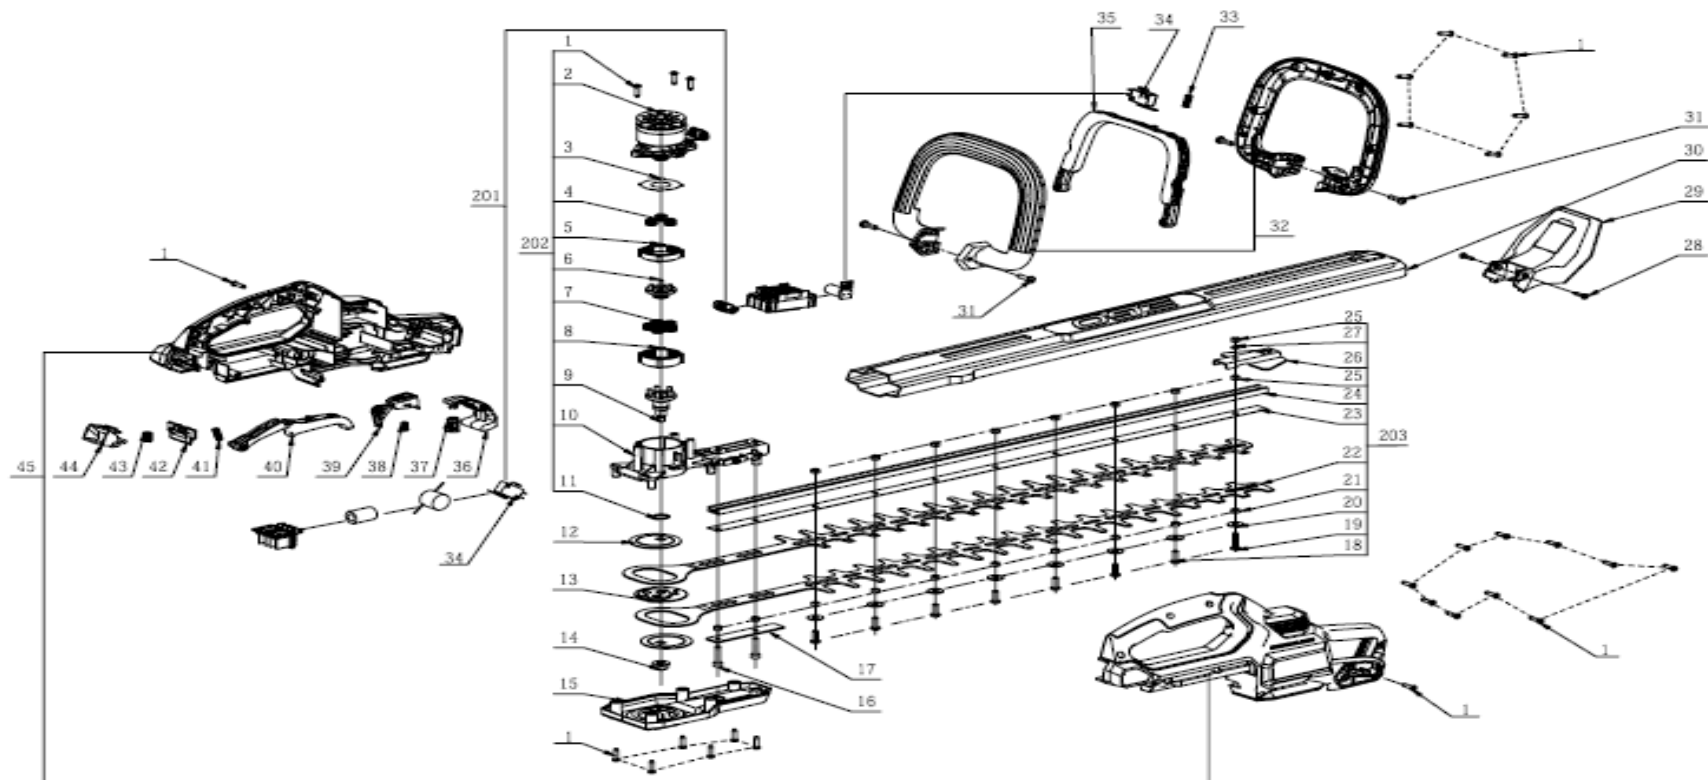

4217 Hedge Trimmer SPD (4217 直流修枝机售后爆炸图)		0760058002_S	
		Exploded View		VERSION	A
				SCALE	1/1
		Designed by 孙飞		WEIGHT g	
		Checked by 袁方杰		IMP DEGREE B	
		Approved by		SHEET 1/1	
		Effective Date : 2018-02-28			
RevNo	Zone	Revision note