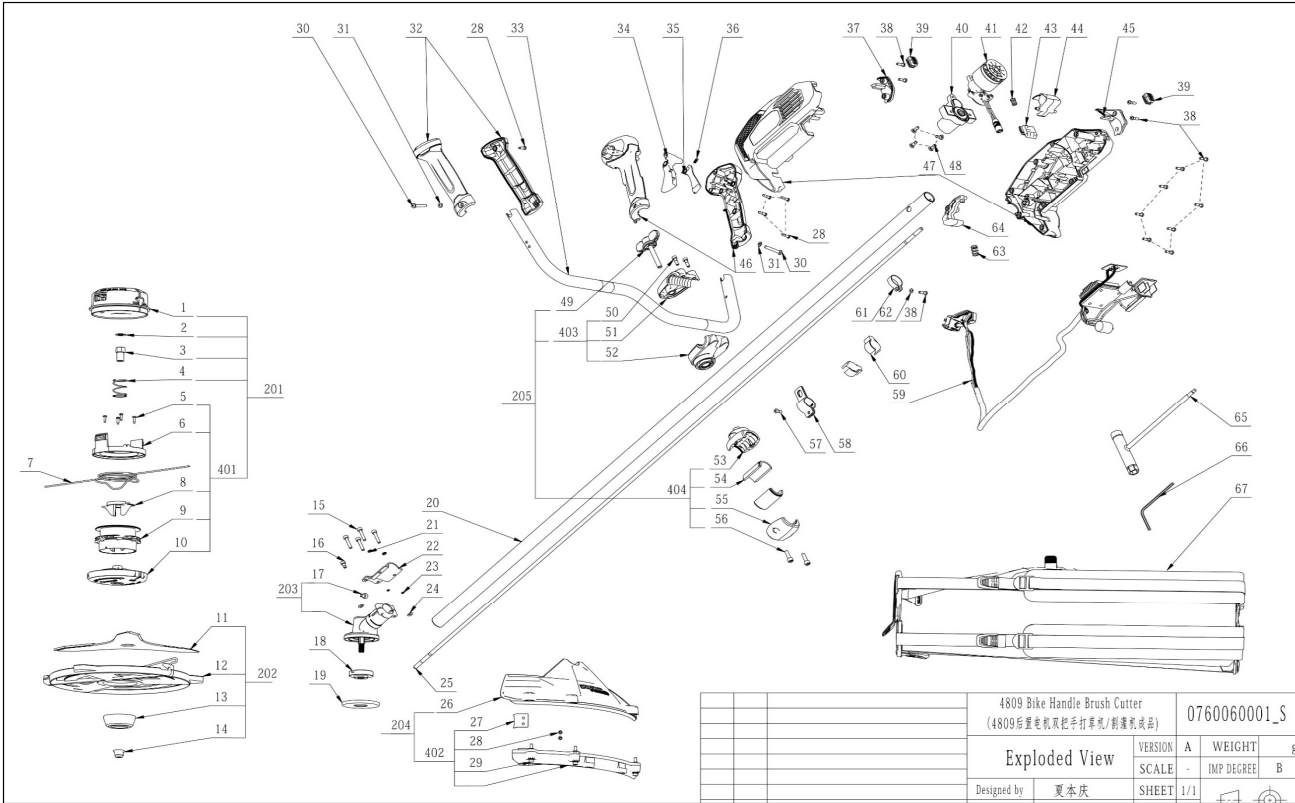

BC3800E-F

Index No.	Art. No.	Description	Qty
1	2824947001	Upper Housing ASSY	1
2	5650577001	Plain Washer	1
3	5630303001	Nut	1
4	3660654001	Compression Spring	1
5	5610022001	Tapping Screw	4
6	3128710001	Lower Housing	1
7	3800122001	Trimmer Line	1
8	3128671001	Slot Cover	1
9	2824945001	Mounting Wire Holder ASSY	1
10	3128711001	Support Head	1
11	3706105001	Blade	1
12	2824948002	Blade Cover	1
13	3421864001	Outer Flange	1
14	5630292001	Nut	1
15	5620216003	Screw	4
16	5620213003	Hexagon Socket Screw	1
17	5620546001	Hexagon Socket Screw	1
18	3552509001	Inner Flange	1
19	3706103001	Shield	1
20	2825232002	Tube Assembly	1
21	5650015012	Spring Washer	2
22	3705417001	Fixing Board	1
23	5690203001	O Ring	2
24	5650598001	Washer	2
25	3552666001	Shaft	1
26	2824703001	Guard ASSY	1
27	3706106001	Blade	1
28	5610294001	Tapping Screw	8
29	5620548001	Screw with Washer	3
30	5620584001	Screw	2
31	5650013006	Plain Washer	2
32	2825296001	Left Handle ASSY	1
33	3706039001	Connecting Tube	1
34	3128373001	Switch Trigger	1
35	3128372001	Lock-off Trigger	1
36	3660030005	Spring	1
37	3128566001	Left Rear Cover	1
38	5620479001	Screw	13
39	3127738001	Rubber Gasket	2
40	2824761002	Gear Case ASSY	1
41	2824757002	Motor & Gear ASSY	1
42	3660013003	Spring1	1
43	3127202001	Power Pack Button	1