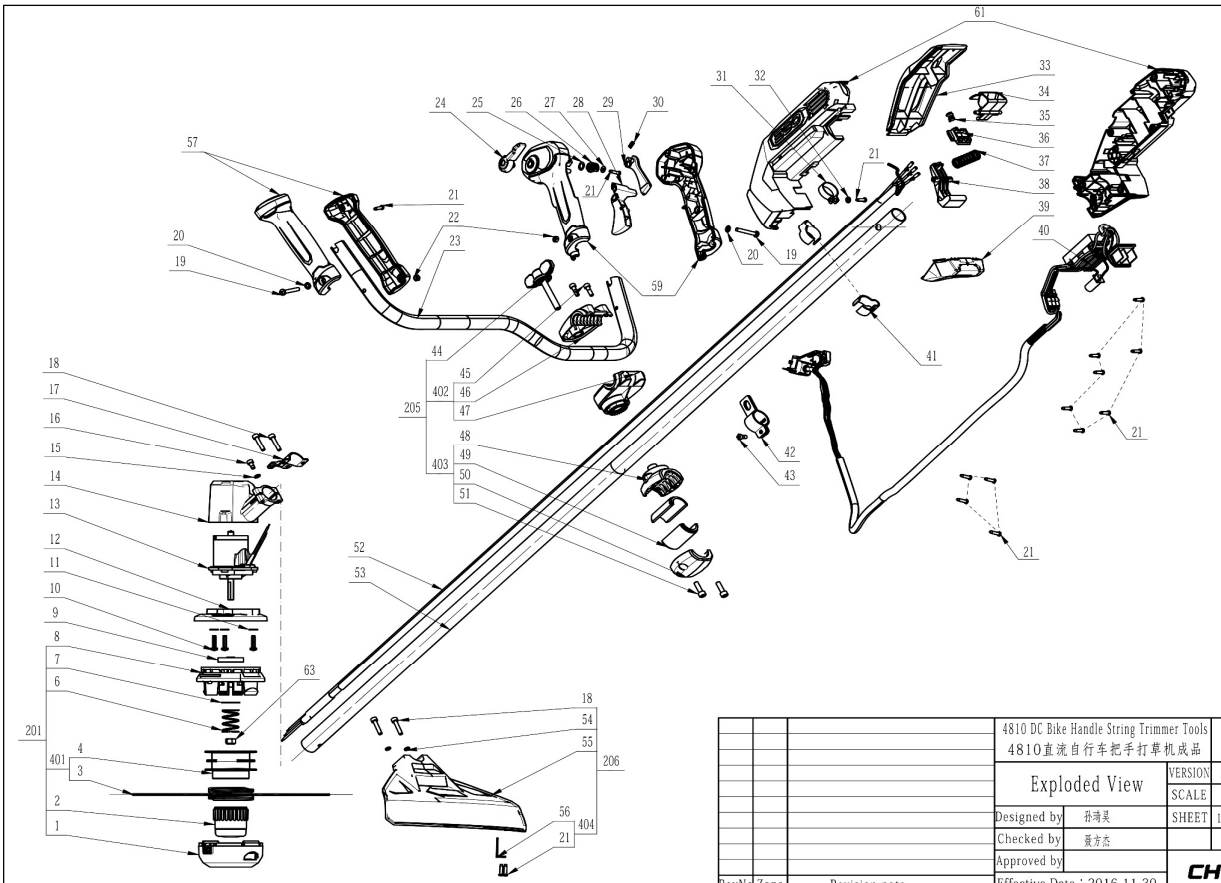

# BC1500E

Index No.	Art. No.	Technical Information	Description	Qty
1	2824019002		Lower Housing ASSY	1
2	2824022001		Support Head ASSY	1
3		Available as accessory	Trimmer Line	1
4		Available as accessory	Mounting Wire Holder	1
6	3660582001		Compression Spring	1
7	5650349002		Washer	1
8	2824082003		Upper Housing ASSY	1
9	3520800001		Outer Flange	1
10	5610059007		Thread Forming Screw	3
11	5650396003		Washer	3
12	3127655001		Shield	1
13	2730220001		DC Motor	1
14	3421602001		Motor Housing	1
15	5650014003		Plain Washer	1
16	5620213003		Hexagon Socket Screw	1
17	3705712001		Fixing Board	1
18	5620216003		Hexagon Socket Screw	4
19	5620372003		Screw	2
20	5650013006		Plain Washer	2
21	5610032004		Tapping Screw	16
22	5630003013		Hexagon Nut	2
23	3706039001		Connecting Tube	1
24	3128371001		Depth Adjusting Knob	1
25	3700074001		Wave Washer	1
26	3128370001		Cam	1
27	3700182001		Washer B	1
28	3128373001		Switch Trigger	1
29	3128372001		Lock-off Trigger	1
30	3660030005		Spring	1
31	3705178001		Fixed Ring	1
32	5650005002		Plain Washer	1
33	3127650001		Cover	1
34	3127201001		Release Button	1
35	3660013003		Spring1	1
36	3127202001		Power Pack Button	1
37	3660129002		Spring	1
38	3127206001		Lever	1
39	3127675002		Support Leg	1